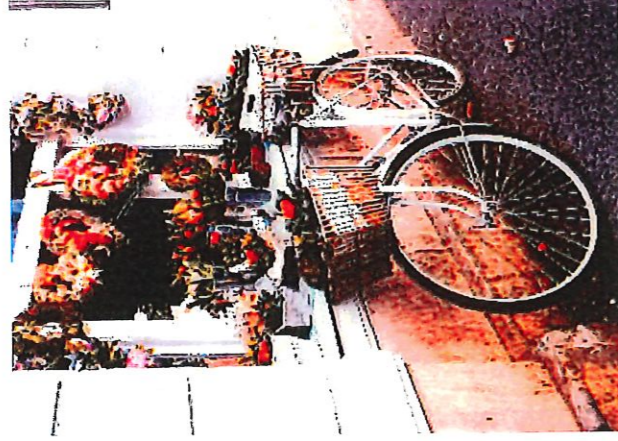

**Town Hall
Highbridge Street
Waltham Abbey
Essex
EN9 1DE**

**Waltham Abbey
In Bloom
2024**

is a competition run by
Waltham Abbey Town Council

Waltham Abbey
Town Council will
continue to review the
Government regulations
and will keep all
participants updated
if there are any
changes.